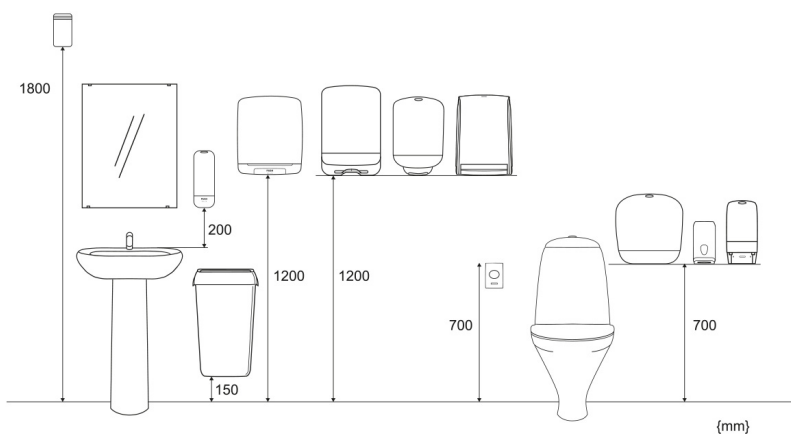

ISO 9001 **ISO 14001**

Product

Length/Depth	240 mm	Colour	Black
Width	263 mm	Gross weight	1.611 kg
Height	403 mm		

Trading unit

Length/Depth	240 mm	Gross weight	2.015 kg	EAN
Width	266 mm	Consumer packs/trading unit	1	
Height	425 mm			

Pallet

Length/Depth 1,200 mm

Gross weight 85.6 kg

EAN

Width 800 mm

Trading units / pallet 30

Height 1,000 mm

Measurements and Installing