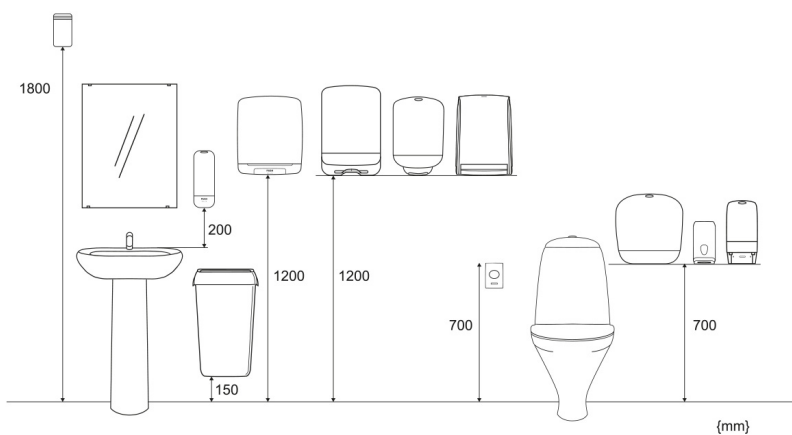

### Product

Length/Depth	234 mm	Colour	Black
Width	299 mm	Gross weight	2.834 kg
Height	434 mm		

### Trading unit

Length/Depth	300 mm	Gross weight	3.244 kg	EAN	 6 4 14300 104438
Width	435 mm	Consumer packs/ trading unit	1		
Height	255 mm				

## Pallet

Length/Depth 1,200 mm

Gross weight 258.868 kg

EAN

Width 800 mm

Trading units / pallet 72

Height 2,190 mm

## Measurements and Installing