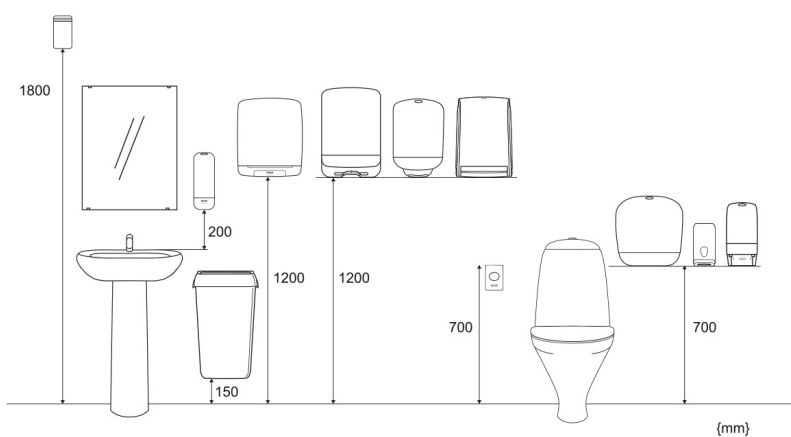

#### Product

Length/Depth	228 mm	Colour	Black
Width	280 mm	Gross weight	2.566 kg
Height	400 mm		

#### Trading unit

Length/Depth	304 mm	Gross weight	3.036 kg	EAN	 6 4 1 4 3 0 1 0 4 0 7 1 1
Width	404 mm	Consumer packs/ trading unit	1		
Height	258 mm				

## Pallet

Length/Depth 1,200 mm

Gross weight 98.014 kg

EAN

Width 800 mm

Trading units / pallet 24

Height 1,182 mm

## Measurements and Installing