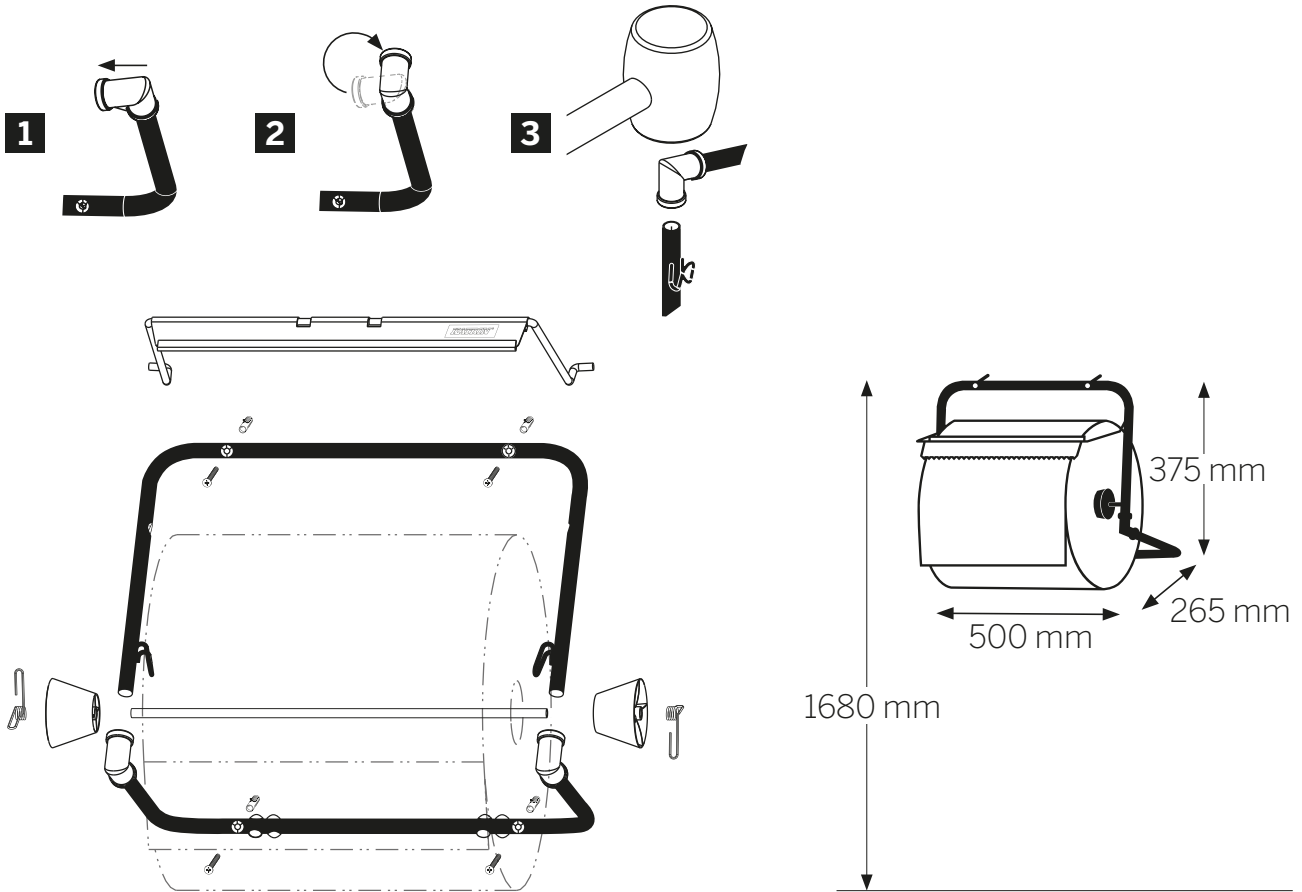

# 54930

KATRIN Wall Dispenser Black Metal

**AVAILABLE ADD-ON PRODUCTS:**

54961  
Katrin Wipe Holder  
Black Metal

54954  
Katrin Waste Bag  
Holder Black Metal