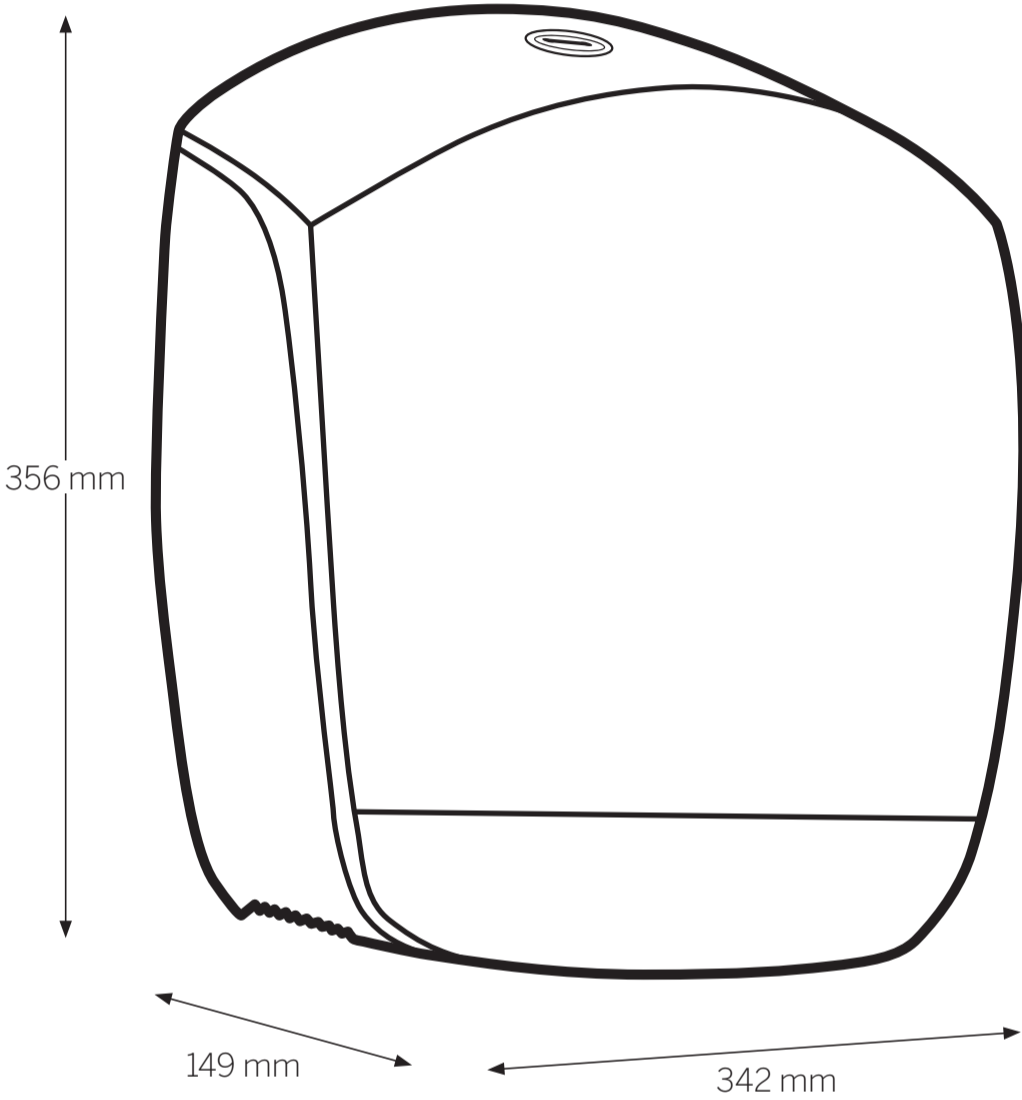

82148, 82186

KATRIN Gigant L Dispenser

Open with key
(Position – key needed and turn right)

Easy opening
(Position – turn left with key once, then no key needed to open dispenser)

Push on top
and pull cover
to open