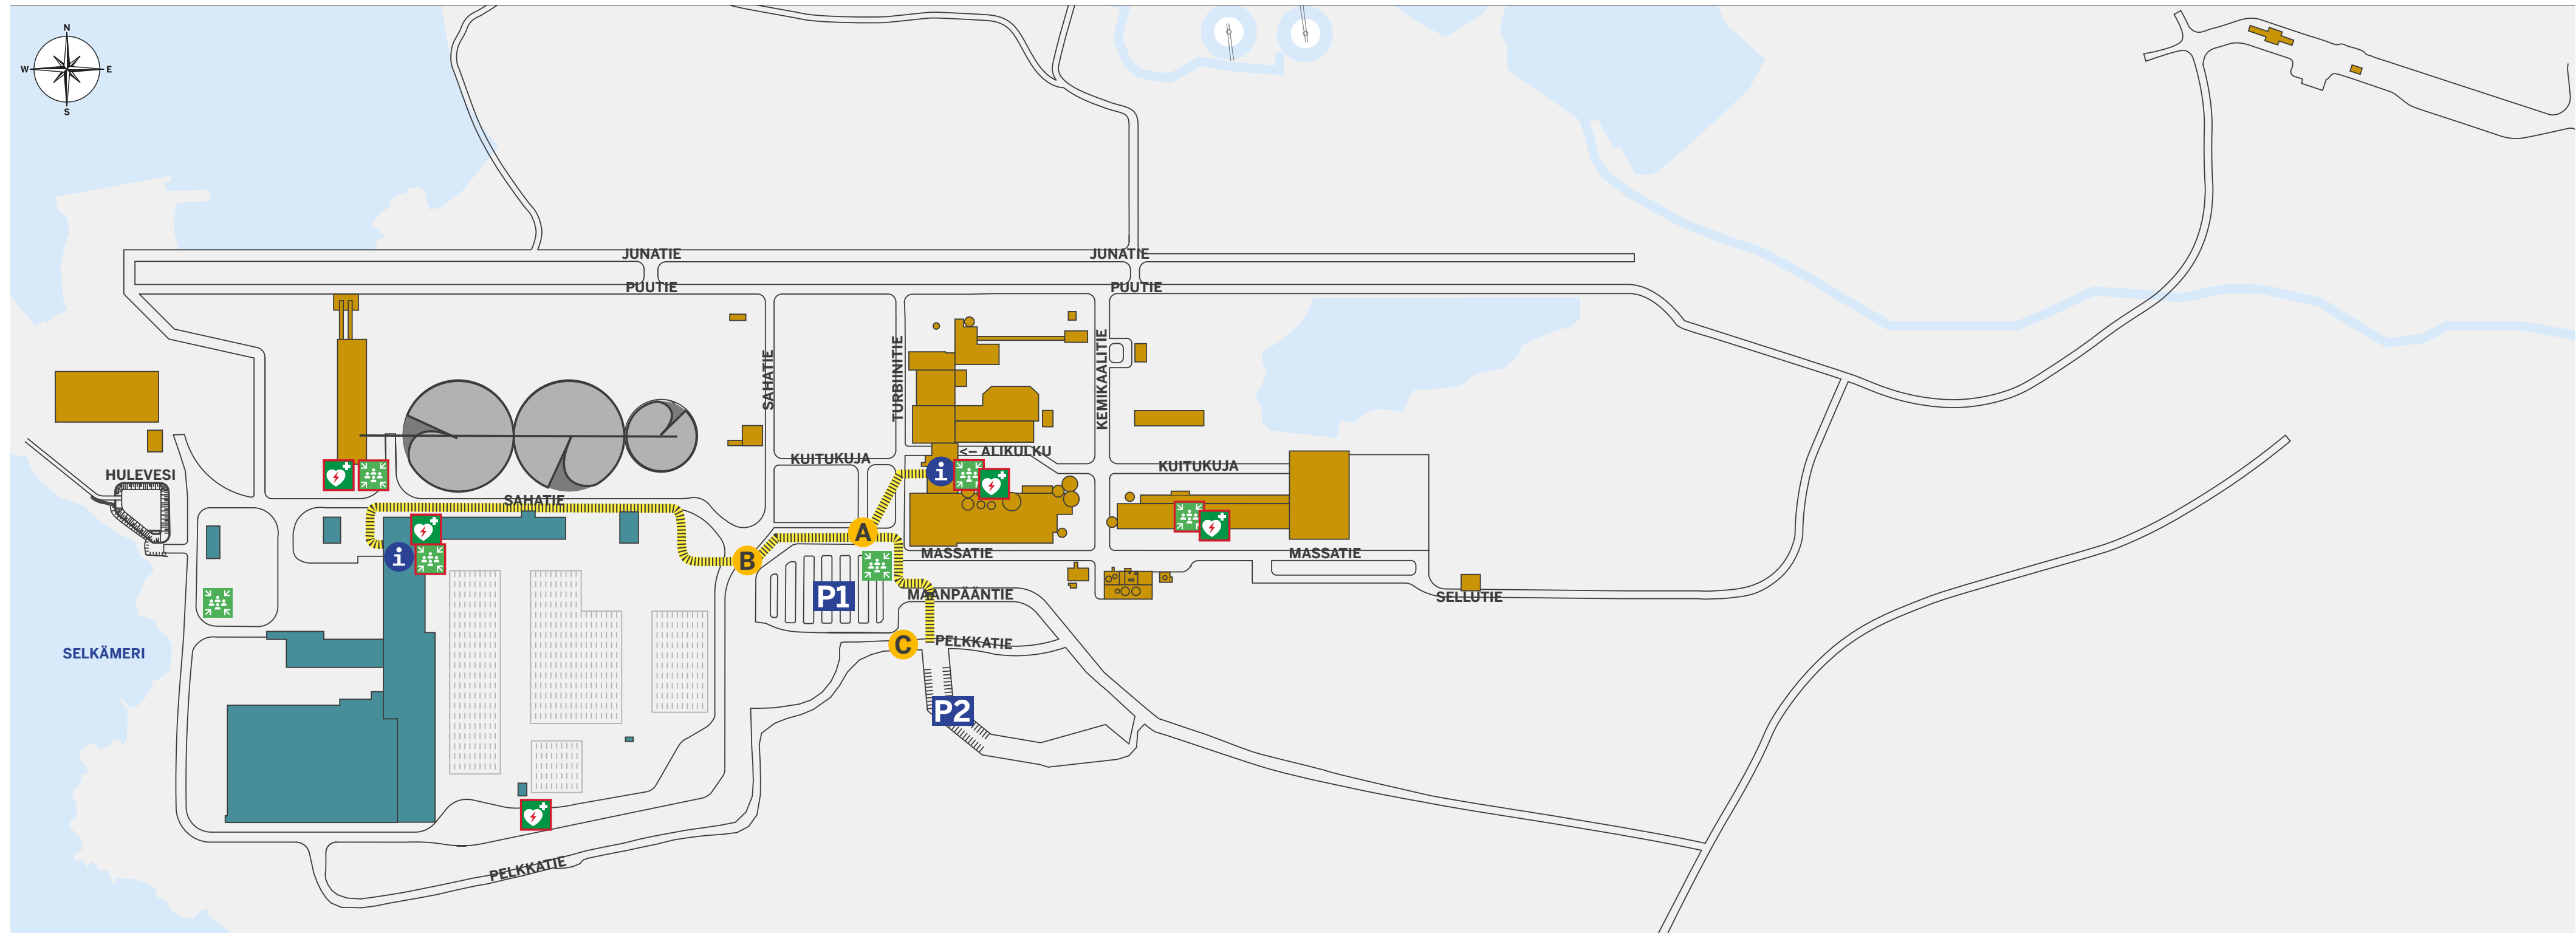

Rauman tehtaat / Rauma mills

Pysäköintialue
Parking

Infopiste
Information

Sellun portti
Pulp gate

Sahan portti
Saw gate

Huoltoreitti
Service route

Jalankulkureitti
Walking route

Kokoontumispaikka
Assembly station

Valvomo /
kaasusuojahuone

Control room /
Safe room Gas hazard

Defibrillaattori
Defibrillator